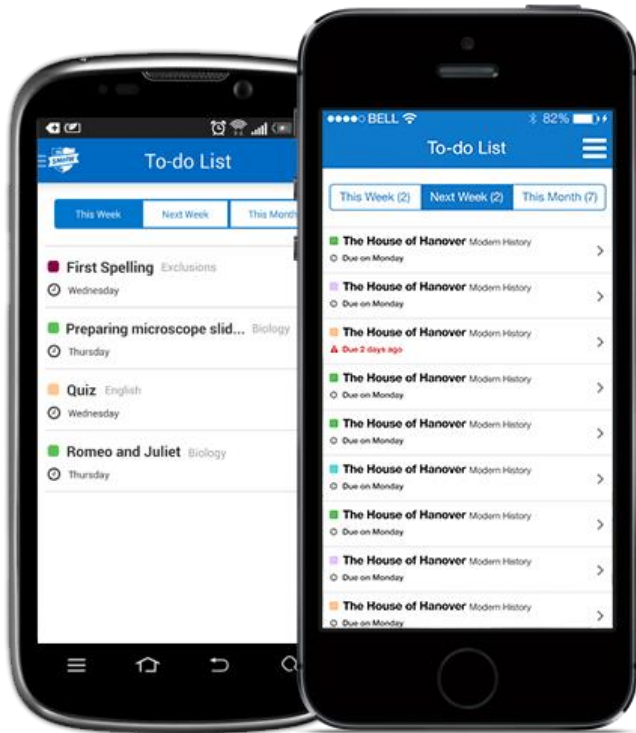

unifrog

Unifrog sign in

Card access - cards will work from 1:15 - 2pm then 3:05 until 4:30pm

massive MOOC

Sixth Form students can access resources and private study material through the 'Sixth Form Portal'

Welcome to the new UHS Sixth Form portal

LEARN MORE →

News

+ Add

Uxbridge High School Retweeted

Team UHS PE @UHSPE

Remember there are plenty of other useful websites where teachers may set activities and you should use for revision. These are some of them.

UXBRIDGE
HIGH SCHOOL

Proud to make
success happen

Show My Homework can also be used
as an app on your mobile.

UXBRIDGE
HIGH SCHOOL

Proud to make
success happen

To use the student portals on your phone or tablet you need to download the Sharepoint app.